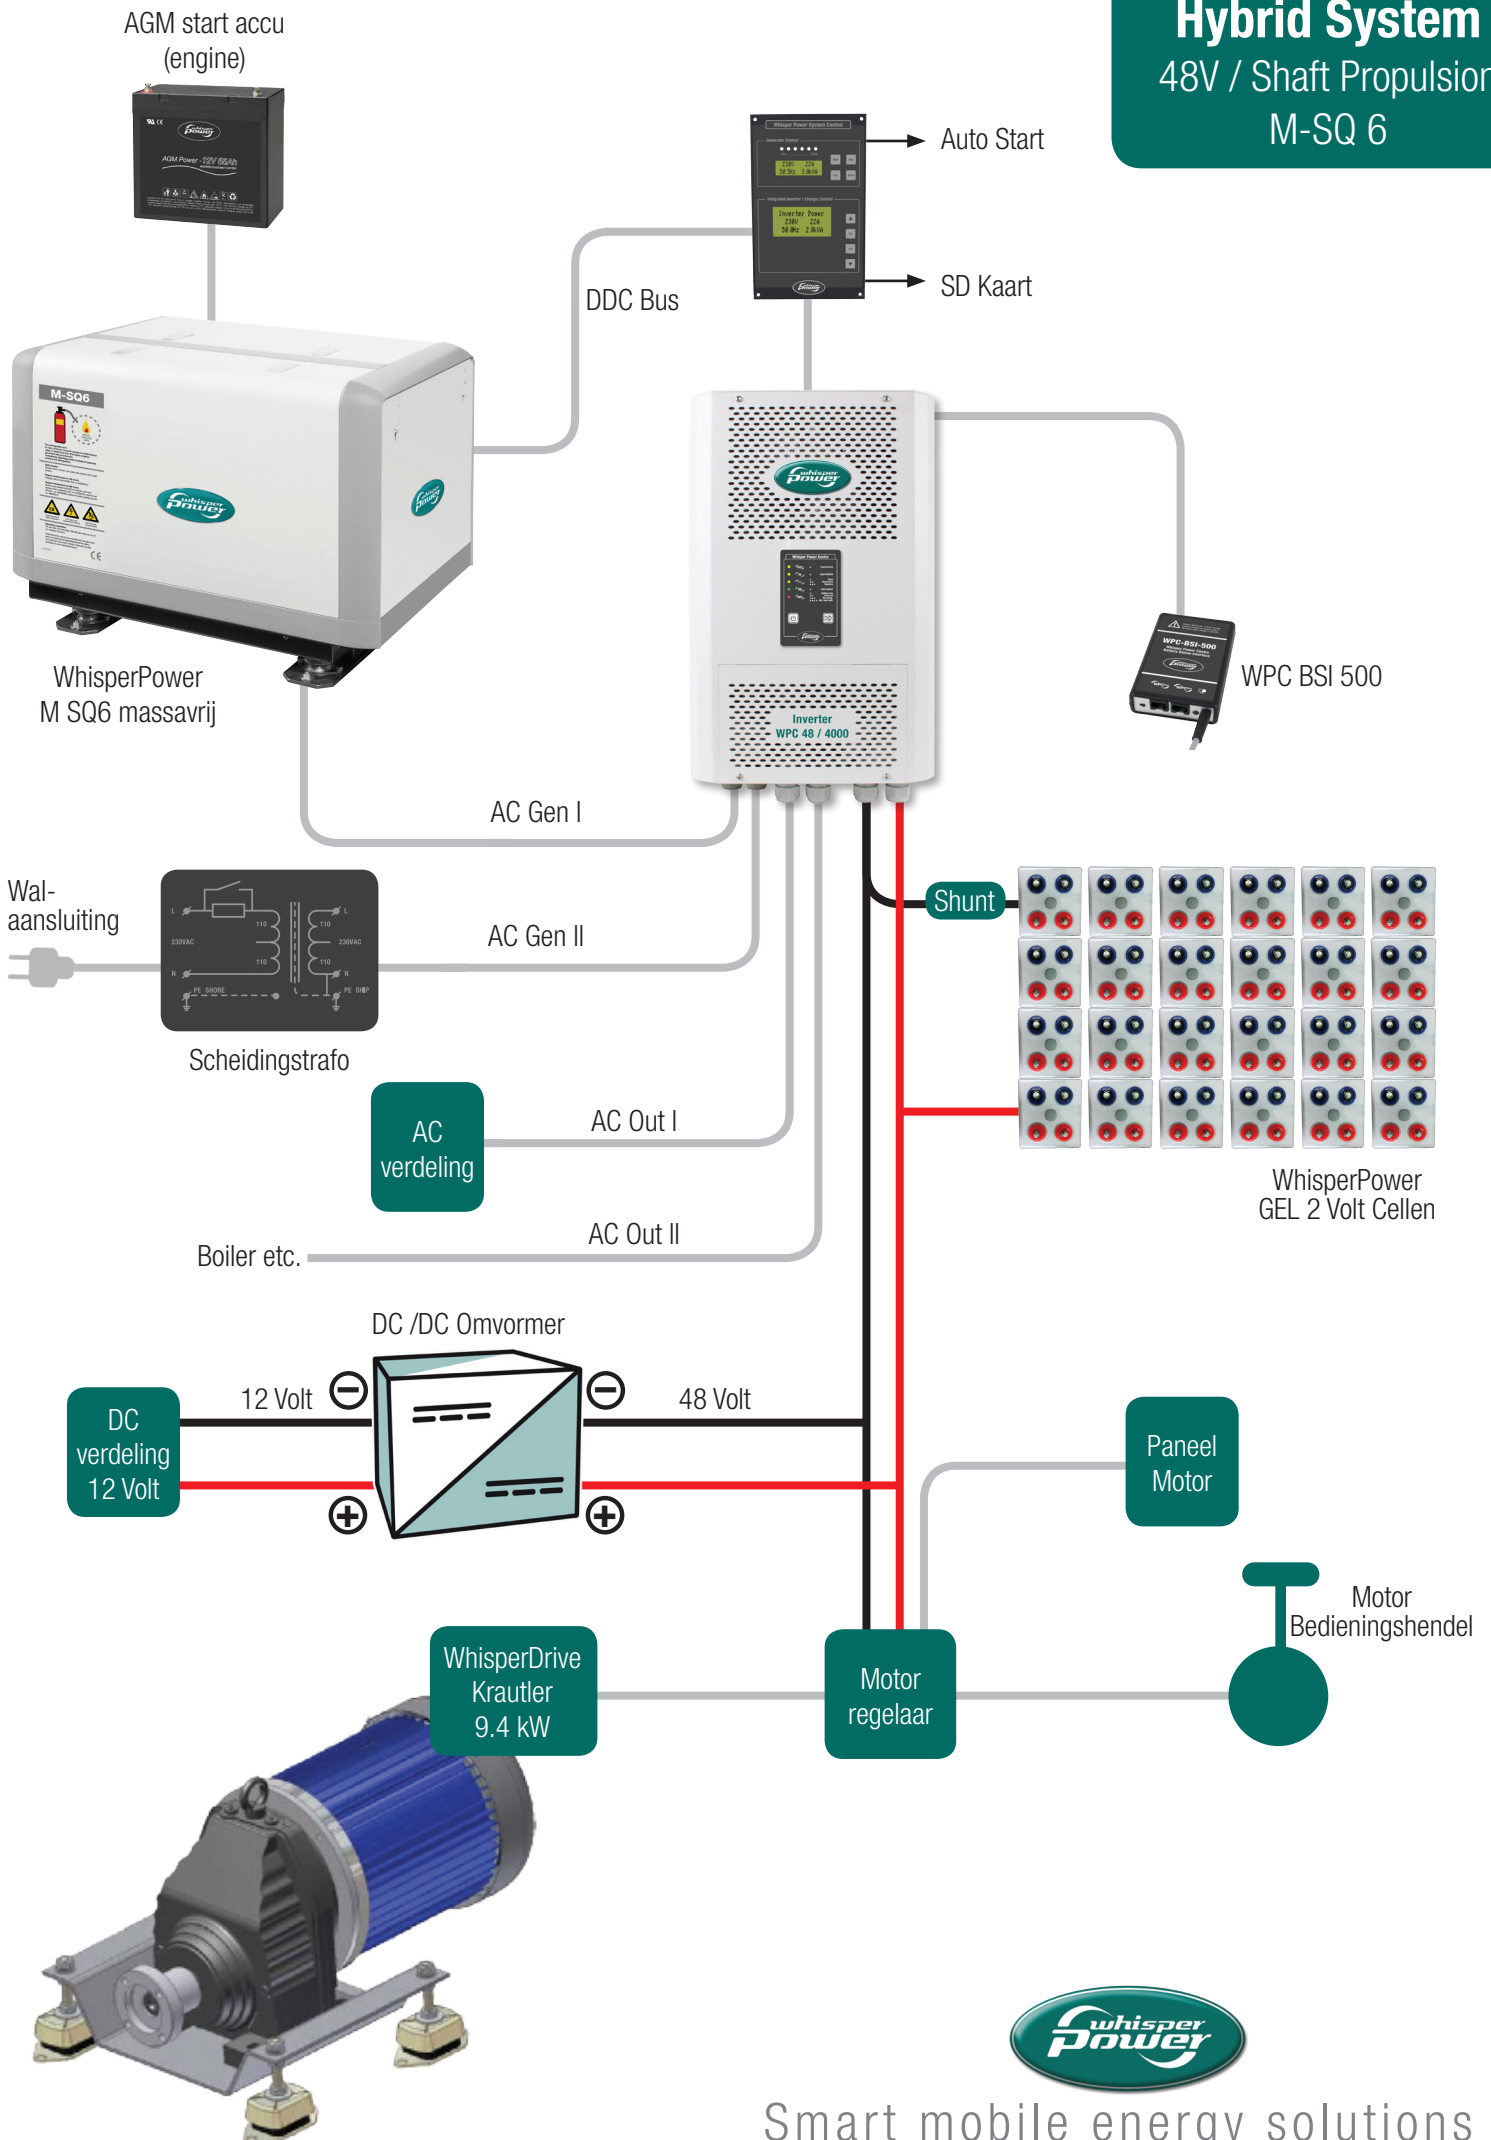

Hybrid System

48V / Shaft Propulsion
M-SQ 6

Smart mobile energy solutions